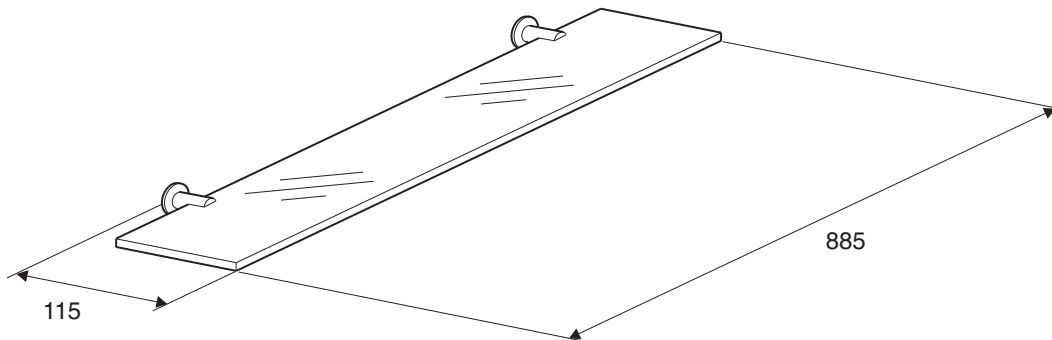

## Stillness 885mm glass shelf

Simplified form and detail embody the paired-down approach of Stillness. Streamlined elements, pure design and industrial integrity lend aesthetic functionality to minimal spaces. Stillness accessories complete the Stillness brassware offering. Durable solid brass construction.

<b>Product</b>	14455W-4 Stillness 885mm glass shelf W885xD115mm
<b>Colours/finishes</b>	Polished chrome (-CP), Brushed nickel (-BN)
<b>Fixings</b>	Fixings included
<b>Associated products</b>	Stillness brassware, showers and accessories range
<b>Recommended suites</b>	Purist, Escale, Presqu'île suites, Artist Editions washbasins

To order, please use the product code and add the finish reference, eg. -00 for white.

All measurements shown are in millimetres.  
Sizes are approximate.

P5100